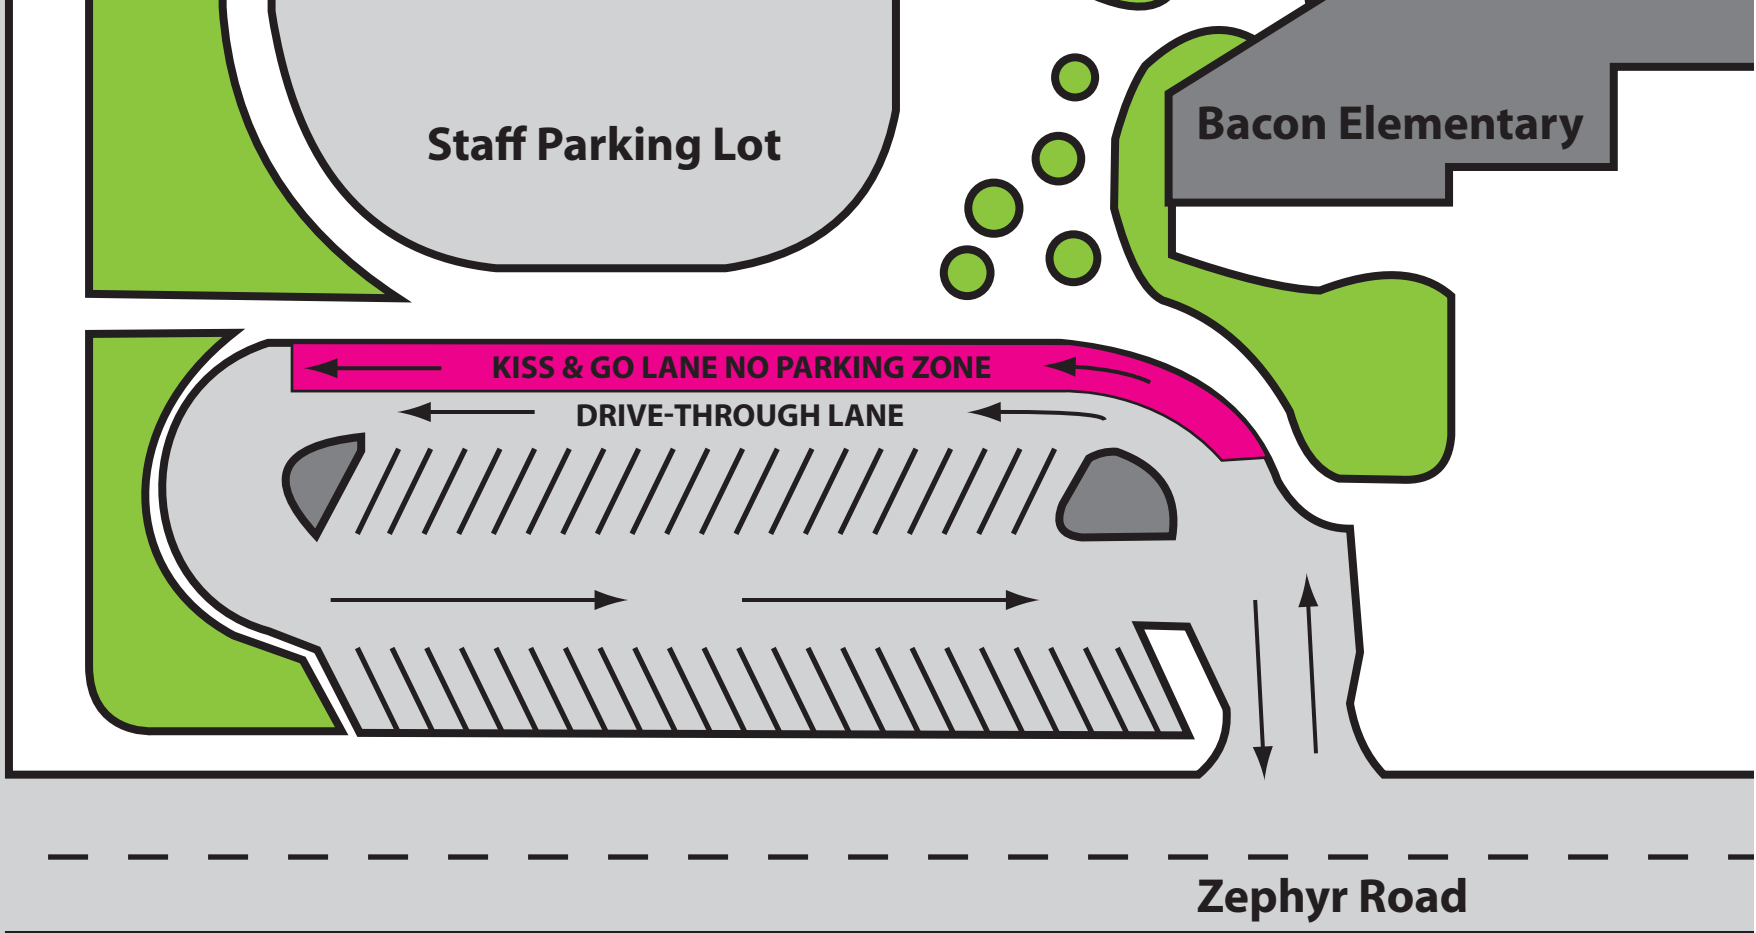

South Timberline Road

## Bacon “Kiss & Go” No Parking Zone

**When dropping off students in the morning there are a number of things to consider in order to make this busy time as safe and efficient for students as possible:**

1. From Zephyr Road, enter the south parent parking lot.
2. When dropping off students please:
  - Stay in the far right lane now referred to as the “Kiss & Go” No Parking Zone.
  - Always pull as far forward as possible in this lane.
  - For the safety of all students please have students exit your vehicle on the curb side.
  - After drop off please exit carefully and slowly
  - Please be considerate of others by not parking and leaving your car unattended in the “Kiss & Go” No Parking Zone.
3. If you need to visit the office in the morning please stay in the Drive-Through Lane (left lane) when entering the parking lot and check for available parking.