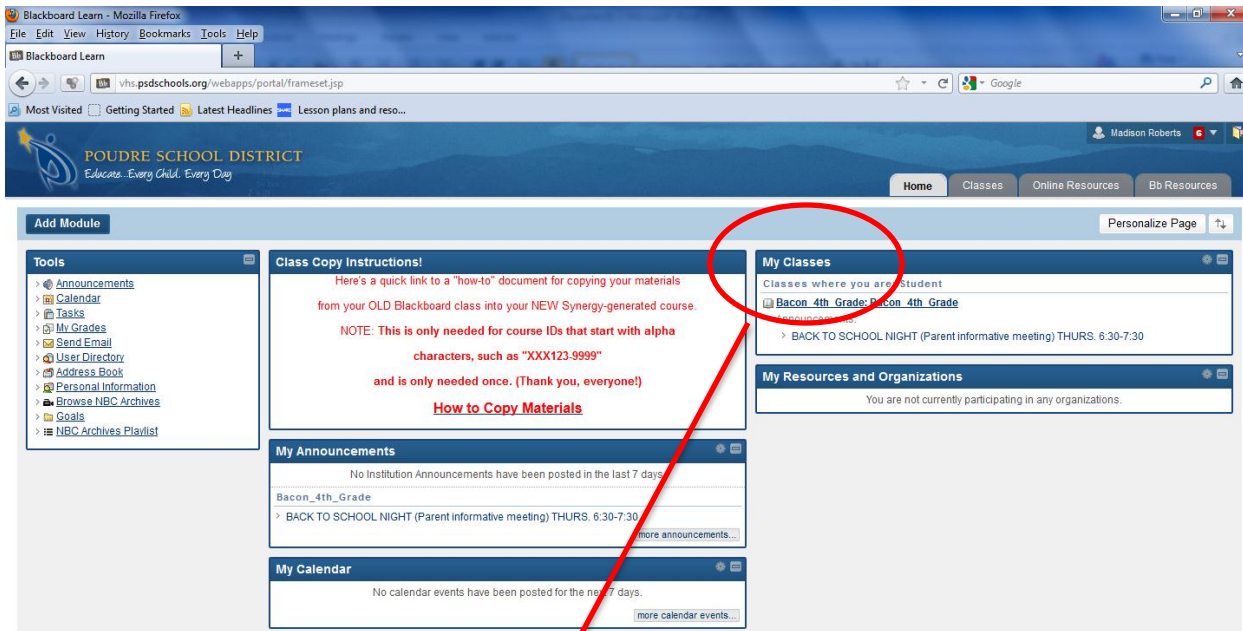

Black Board 101

1) Go to <http://www.psdschools.org/>

2) Click on the **Students** tab

3) Then on the left hand side choose **Blackboard**

4) The students Username is their Perm ID (5 numbers long)

The Password is the first 4 number of their PIN plus their initials (lowercase) *Example: 1234tm*

USERNAME	
PASSWORD	

Once you are logged in the screen will look like this;

On the right side you will see a **My Classes** box. Choose that one.

From there you can navigate with the tabs on the left through Blackboard.