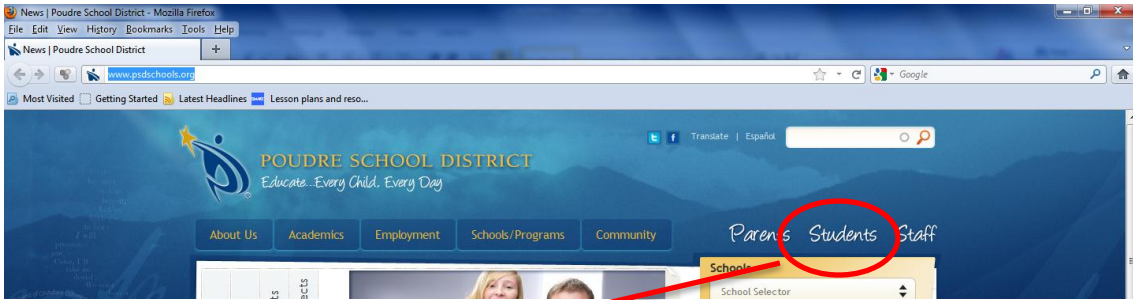

Black Board 101

1) Go to <http://www.psdschools.org/>

2) Click on the **Students** tab

3) Then on the left hand side choose **Blackboard**

4) The students Username is their Perm ID (5 numbers long)

The Password is the first 4 number of their PIN plus their initials (lowercase) *Example: 1234tm*

USERNAME	
PASSWORD	

Once you are logged in the screen will look like this;

On the right side you will see a **My Classes** box. Choose that one.

From there you can navigate with the tabs on the left through Blackboard.