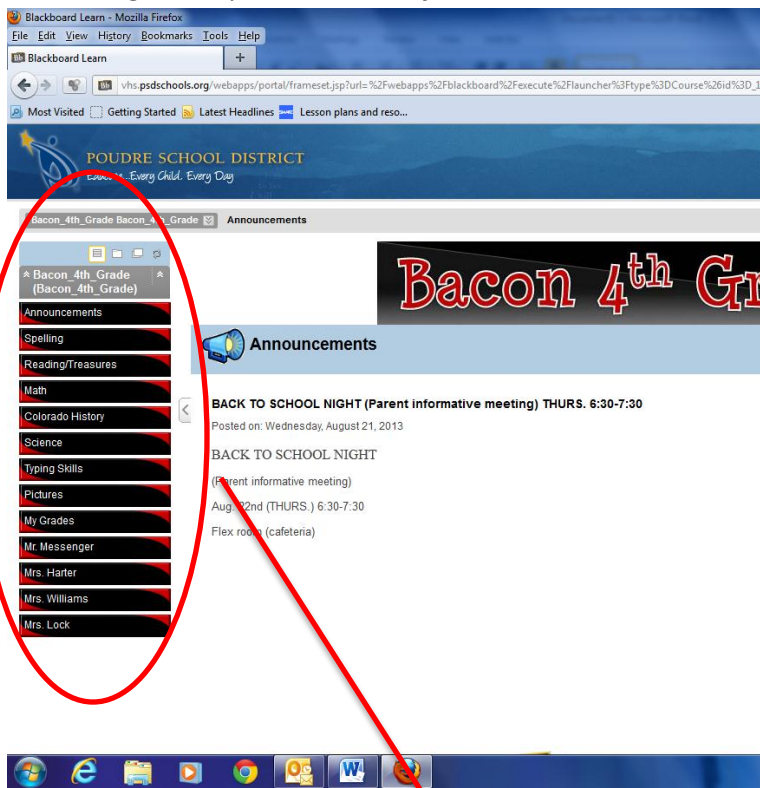

Black Board 101

1) Go to <http://www.psdschools.org/>

2) Click on the **Students** tab

3) Then on the left hand side choose **Blackboard**

4) The students Username is their Perm ID (5 numbers long)

The Password is the first 4 number of their PIN plus their initials (lowercase) *Example: 1234tm*

USERNAME	
PASSWORD	

Once you are logged in the screen will look like this;

On the right side you will see a **My Classes** box. Choose that one.

From there you can navigate with the tabs on the left through Blackboard.