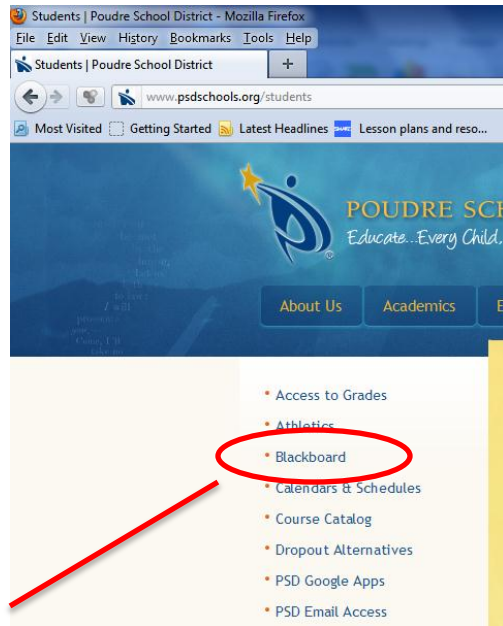

Black Board 101

1) Go to <http://www.psdschools.org/>

2) Click on the **Students** tab

3) Then on the left hand side choose **Blackboard**

4) The students Username is their Perm ID (5 numbers long)

The Password is the first 4 number of their PIN plus their initials (lowercase) *Example: 1234tm*

USERNAME	
PASSWORD	

Once you are logged in the screen will look like this;

On the right side you will see a **My Classes** box. Choose that one.

From there you can navigate with the tabs on the left through Blackboard.